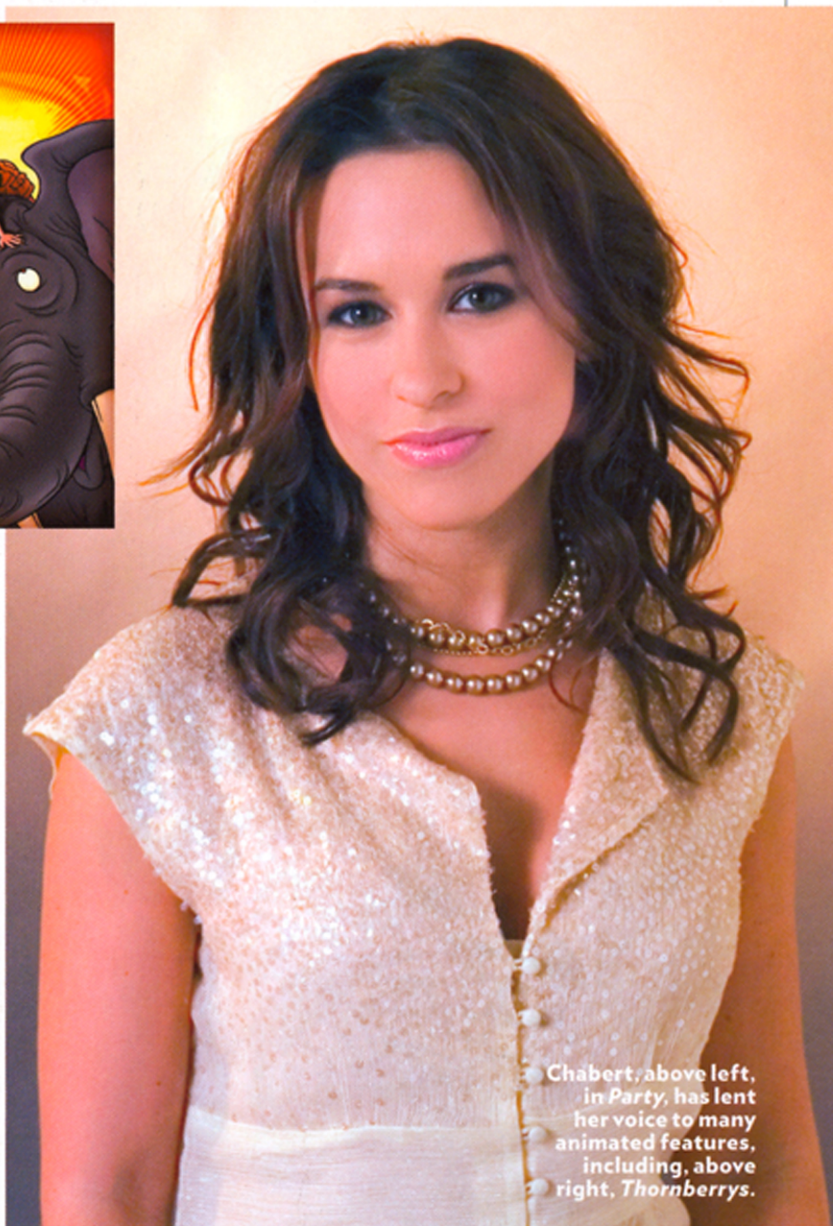

People

PARTY OF FIVE

LACEY CHABERT

THEN Headstrong and precocious little sis Claudia Salinger on the long-running family drama *Party of Five*.

NOW While she still appears in front of the camera—her most memorable post-*Party* gig was the popular high school flick *Mean Girls*—Chabert also has a successful career behind the camera, lending her voice to a slew of recognizable animated characters. Her colorful credits include Meg Griffin on the first season of

Family Guy, the inquisitive animal lover Eliza Thornberry on Nickelodeon's *The Wild Thornberrys*, *The Wild Thornberrys Movie* and *Rugrats Go Wild* and Peter Parker's love interest Gwen Stacy in *The Spectacular Spider-Man*. The busy 25-year-old is slated to appear onscreen in the upcoming films *Sherman's Way*, *In My Sleep* and *Ghosts of Girlfriends Past*.

Chabert, above left, in *Party*, has lent her voice to many animated features, including, above right, *Thornberrys*.